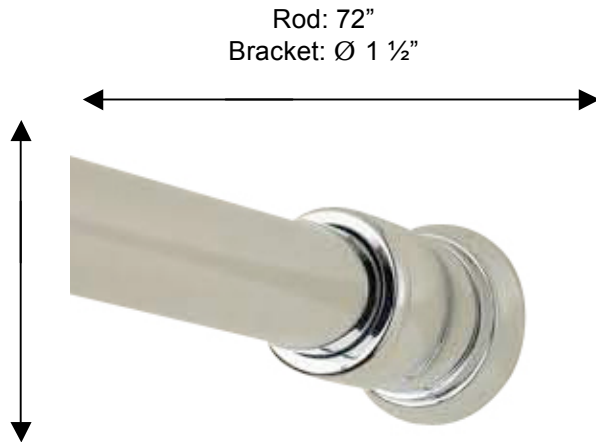

## 67104 Pair of Shower Rod Brackets

Shown with 09706 Shower Rod (sold separately)

Rod: 72"  
Bracket: Ø 1 ½"

Ø of  
Rod: 1"  
Support  
Outer: 1 ¼"  
Inner: 1"  
Max expanse: 74 ½"

**Description:**

Shower rod supports (pair)

**Finishes:**

-  CR – Chrome
-  PV – Polished Brass
-  UB – Unlacquered Brass
-  NI – Polished Nickel
-  ES – Satin Nickel

**Material:** Brass

**Method of Fixing:**

Direct to wall

**Country of Origin:**

Portugal